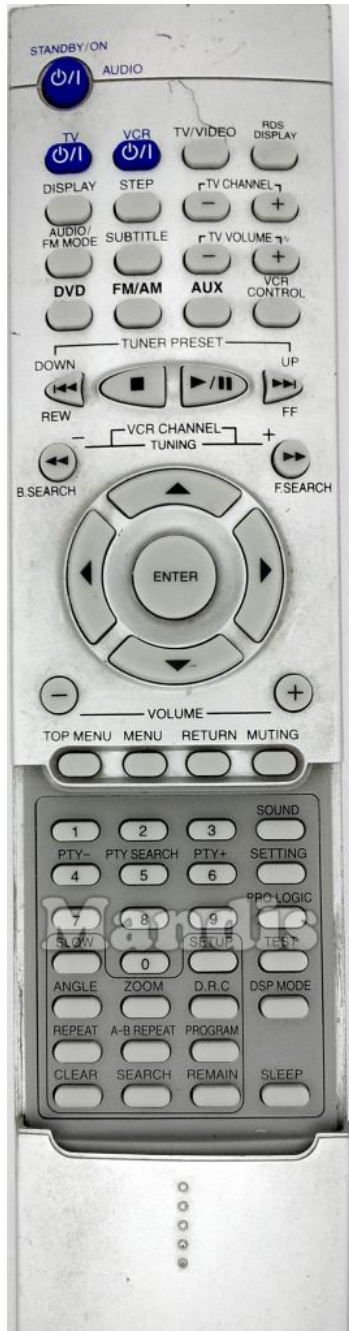

Original	Replacement
Standby/On Audio	Power
Power Tv	Shift + Power
Power VCR	Smart
Tv/Video	TV/R
RDS Display	Shift + Info
Display	Info
Step	Pre Ch
Tv Channel+	Ch +
Tv Channel-	Ch -
Tv Vol+	Shift + Vol +
Tv Vol-	Shift + Vol -
Subtitle	Subt
Audio/FM Mode	Dual
DVD	Blue
FM/AM	Green
AUX	Red
I<</Tuner Preset Down	I<<

Original	Replacement
Stop	Stop
Play	Play
Pause	Pause
>>I/Tuner Preset	>>I
<</Tuning-	<<
>>/Tuning+	>>
Up	Up
Down	Down
Right	Right
Left	Left
Enter	Ok
Top Menu	Shift + Menu
Menu	Menu
Return	Back
Vol+	Vol +
Vol-	Vol -
Muting	Mute

Original	Replacement
1	1
2	2
3	3
4/PTY-	4
5/PTY Search	5
6/PTY+	6
7	8
8	7
9	9
0	0
SLOW	TIMER AV
SETUP	E-MANUAL D.MENU
SOUND	SHIFT + SOUND DUAL
SETTING	SETTINGS OPT
PRO LOGIC	ECO 3D
TEST	REPEAT TEXT
DSP MODE	DISC NAV LIST

Original	Replacement
 Power VCR	 Power
 Step	 Pre Ch
 DVD	 Blue
 FM/AM	 Green
 AUX	 Red
 I<<	 I<<
 Stop	 Stop
 Play	 Play
 Pause	 Pause
 >>I	 >>I
 Tv/Video	 TV/R
 VCR Channel-	 Ch -
 VCR Channel+	 Ch +
 1	 1
 2	 2
 3	 3
 4	 4