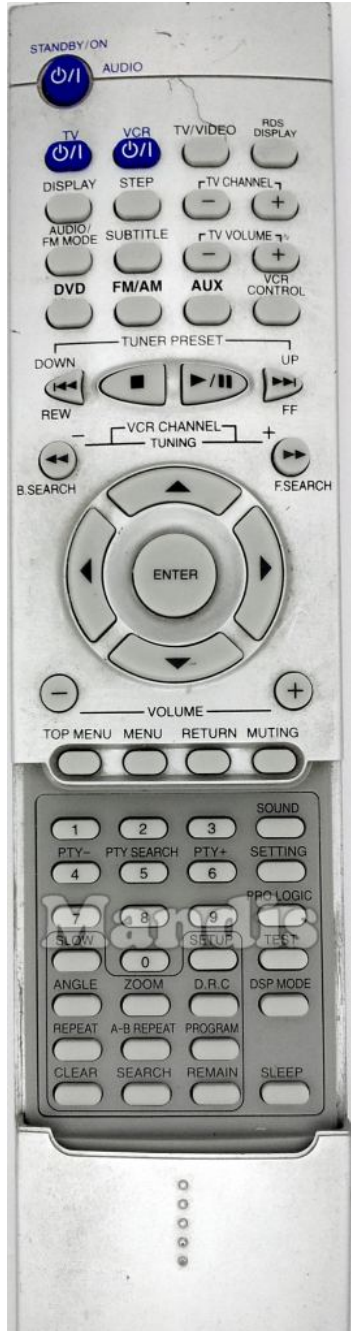

Original	Replacement
Standby/On Audio	Power
Power Tv	Shift + Power
Power VCR	Smart
Tv/Video	TV/R
RDS Display	Shift + Info
Display	Info
Step	Pre Ch
Tv Channel+	Ch +
Tv Channel-	Ch -
Tv Vol+	Shift + Vol +
Tv Vol-	Shift + Vol -
Subtitle	Subt
Audio/FM Mode	Dual
DVD	Blue
FM/AM	Green
AUX	Red
I<</Tuner Preset Down	I<<

Original	Replacement
Stop	Stop
Play	Play
Pause	Pause
>>I/Tuner Preset	>>I
<</Tuning-	<<
>>/Tuning+	>>
Up	Up
Down	Down
Right	Right
Left	Left
Enter	Ok
Top Menu	Shift + Menu
Menu	Menu
Return	Back
Vol+	Vol +
Vol-	Vol -
Muting	Mute

Original	Replacement
1	1
2	2
3	3
4/PTY-	4
5/PTY Search	5
6/PTY+	6
7	8
8	7
9	9
0	0
SLOW	TIMER AV
SETUP	E-MANUAL D.MENU
SOUND	SHIFT + SOUND DUAL
SETTING	SETTINGS OPT
PRO LOGIC	ECO 3D
TEST	REPEAT TEXT
DSP MODE	DISC NAV LIST

Original	Replacement
 Power VCR	 Power
 Step	 Pre Ch
 DVD	 Blue
 FM/AM	 Green
 AUX	 Red
 I<<	 I<<
 Stop	 Stop
 Play	 Play
 Pause	 Pause
 >>I	 >>I
 Tv/Video	 TV/R
 VCR Channel-	 Ch -
 VCR Channel+	 Ch +
 1	 1
 2	 2
 3	 3
 4	 4