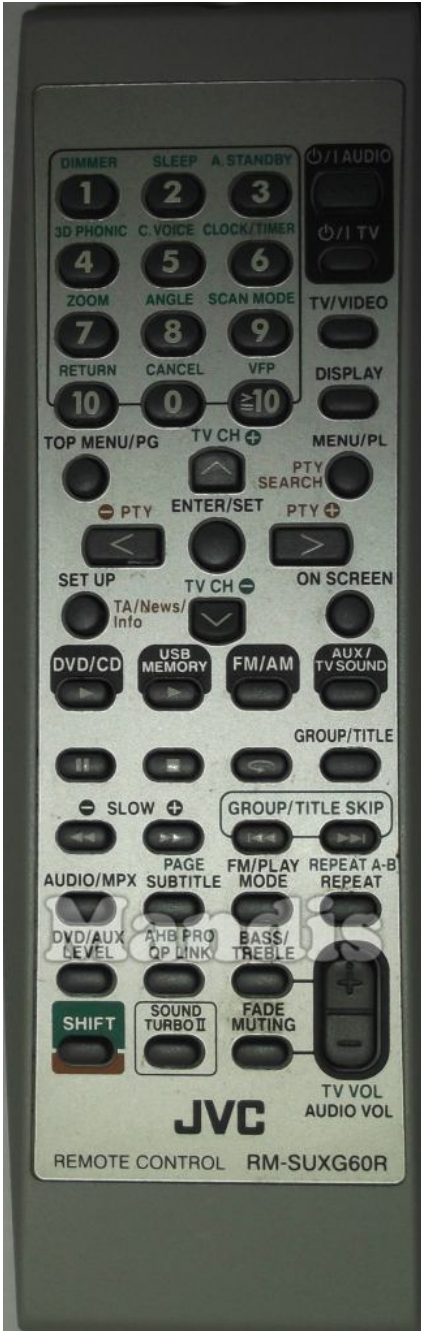

| Original  | Replacement   | Original   | Replacement   |
|---|---|--|---|
|  Power Audio     |  Power                 |  Top Menu/PG  |  D.Menu / Top            |
|  Fade Muting     |  Mute / Dimmer         |  Setup        |  Setup / OPT /           |
|  Play /DVD/CD    |  Play / Slow           |  AHB PRO      |  Text / Goto             |
|  Pause           |  Pause / Step / Freeze |  On Screen    |  AV / Input / RDS        |
|  Stop            |  Stop / Hold           |  Menu/PL      |  Menu / Home             |
|  << Slow-        |  << / Tune-            |  Up           |  Up                      |
|  >> Slow+        |  >> / Tune+            |  TA/News/Info |  Info / Angle            |
|  I<<             |  I<< / Preset-         |  Left         |  Left                    |
|  >>I             |  >>I / Preset+         |  Enter/Set    |  OK                      |
|  Sound Turbo II |  Sound / Title        |  Right       |  Right                  |
|  Audio/MPX     |  Audio / Lang I/II   |  Cancel     |  Exit / Cancel / Clear |
|  Subtitle      |  Subtitle / EQ       |  Down       |  Down                  |
|  Scan Mode     |  Eject / Surround    |  Back       |  Back / Return         |
|  Bass/Treble   |  Picture / Format    |  Audio Vol+ |  Vol+                  |
|  Zoom          |  Zoom / Size         |  QP Link    |  Smart / List          |
|  Sleep         |  Sleep / Timer       |  PTY+       |  CH+ / Page+           |
|  TV/Video      |  TV/Radio /          |  Audio Vol- |  Vol-                  |