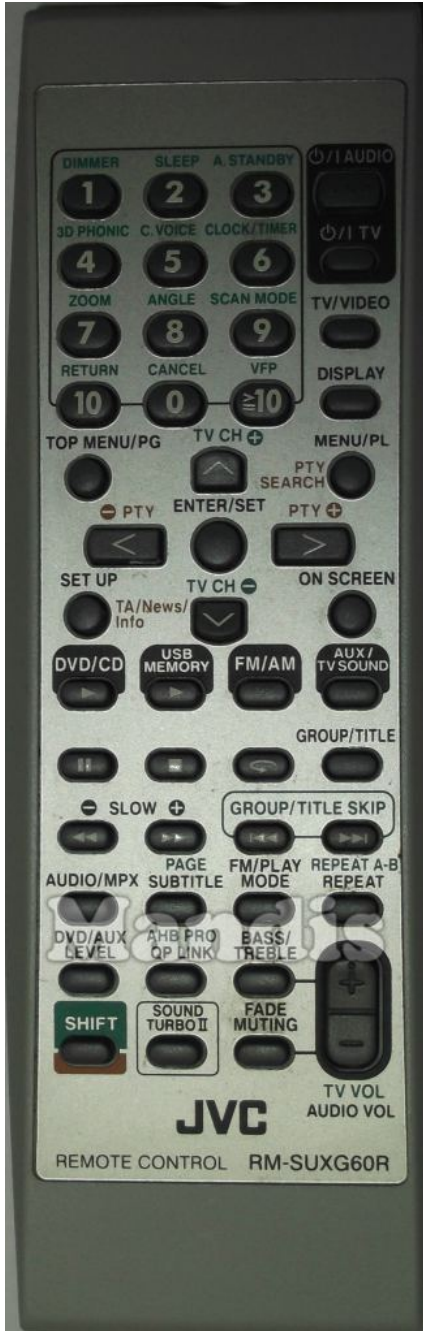

Original	Replacement
TV Vol-	Shift + Vol-
TV CH-	Shift + CH- /
DVD/AUX Level	Shift + 2
FM/AM	Shift + 6
AUX / TV SOUND	Shift + 7

Original	Replacement