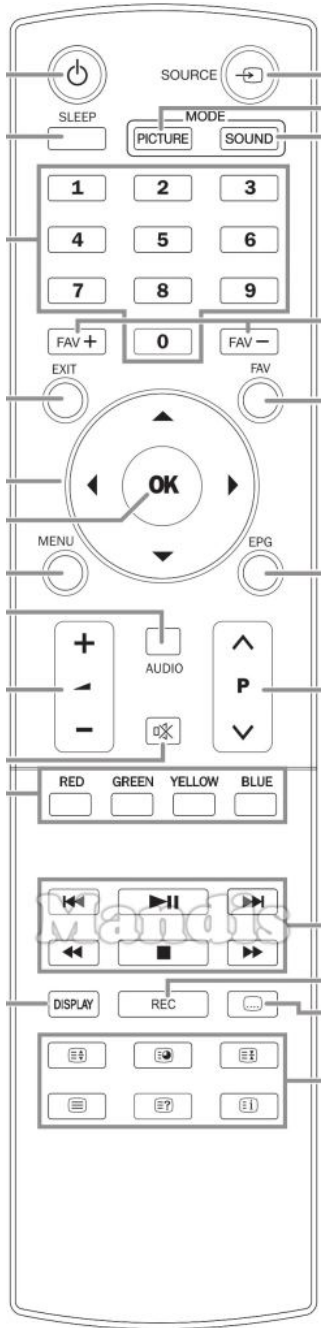

Original	Replacement
	 Power
	 AV / Input / RDS
	 Sleep / Timer
	 Picture / Format
	 Sound / Title
	 1
	 2
	 3
	 4
	 5
	 6
	 7
	 8
	 9
	 Shift + Up
	 0
	 Shift + Down

Original	Replacement
	 Exit / Cancel / Clear
	 Up
	 Fav / Marker / PC
	 Left
	 OK
	 Right
	 Menu / Home
	 Down
	 Guide / EPG / -/--
	 Vol+
	 Audio / Lang I/II
	 CH+ / Page+
	 Vol-
	 Mute / Dimmer
	 CH- / Page-
	 Red / Netflix / Search
	 Green / APP / Repeat

Original	Replacement
 Yellow	 Yellow / YouTube / Repeat
 Blue	 Blue / Prime Video / Random
 I<<	 I<< / Preset-
 Pause	 Pause / Step / Freeze
 Play	 Play / Slow
 >>I	 >>I / Preset+
 <<	 << / Tune-
 Stop	 Stop / Hold
 >>	 >> / Tune+
 Display	 Display / Media
 Rec	 Rec / Rec Mode
 [...]	 Subtitle / EQ
 [≡♦]	 Zoom / Size
 [≡o]	 Eject / Surround
 [≡+]	 Shift + Stop /
 [≡]	 Text / Goto
 [≡?]	 Info / Angle

Original	Replacement
 [≡i]	 Smart / List