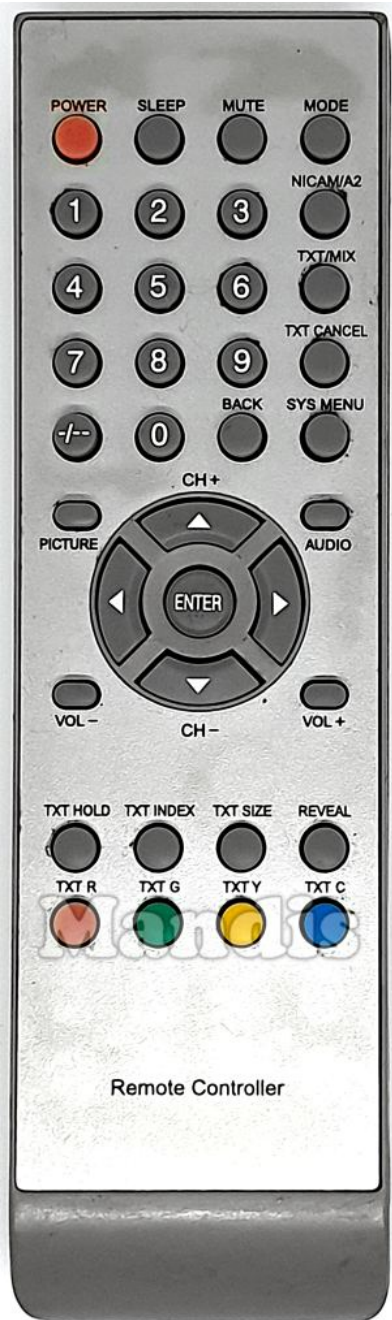

Original	Replacement
 Power	 Power
 Sleep	 Sleep
 Mute	 Mute
 Mode	 Smart
 1	 1
 2	 2
 3	 3
 4	 4
 5	 5
 6	 6
 7	 7
 8	 8
 9	 9
 0	 0
 -/--	 Guide
 Back	 Back
 Nicam / A2	 List

Original	Replacement
 TXT / MIX	 Text
 TXT Cancel	 Exit
 Sys Menu	 Menu
 Picture	 Format
 Audio	 Dual
 Up / CH+	 Up
 Up / CH+	 Ch +
 Left	 Left
 Enter	 Ok
 Right	 Right
 Down / CH-	 Down
 Down / CH-	 Ch -
 Vol-	 Vol -
 Vol+	 Vol +
 TXT Hold	 Stop
 TXT Index	 Info
 TXT Size	 3D

Original		Replacement		Original		Replacement	
	Reveal		TV/R				
	Red / TXT R		Red				
	Green / TXT G		Green				
	Yellow / TXT Y		Yellow				
	Cyan / TXT C		Blue				