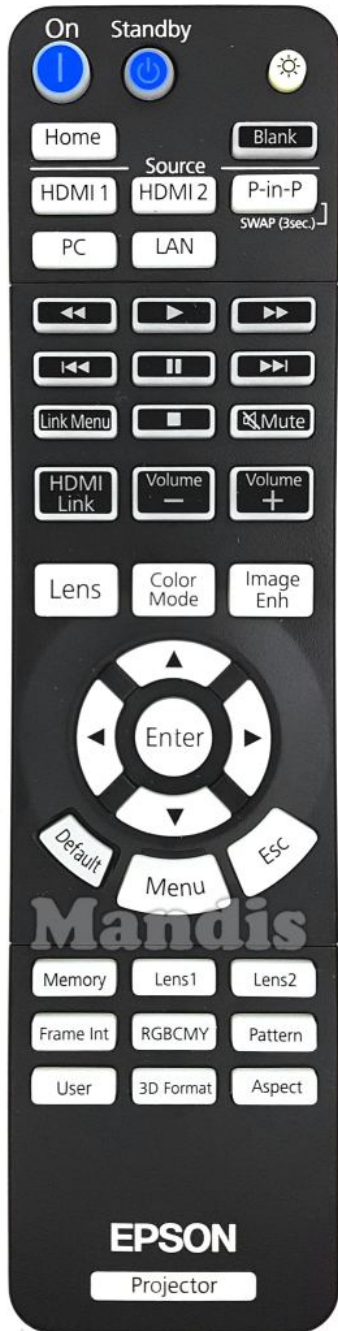

Original	Replacement	Original	Replacement
 On	 Power	 HDMI Link	 Media
 Standby	 Shift + Power	 Vol+	 Vol +
 Home	 Smart	 Vol-	 Vol -
 Blank	 Dual	 Mute	 Mute
 HDMI 1	 1	 Lens	 Options
 HDMI 2	 2	 Color Mode	 Info
 P-in-P/Swap	 3	 Image Enh	 Subt
 PC	 4	 Default	 Back
 LAN	 5	 Menu	 Menu
 <<	 <<	 Esc	 Exit
 Play	 Play	 Up	 Up
 >>	 >>	 Down	 Down
 I<<	 I<<	 Right	 Right
 Pause	 Pause	 Left	 Left
 >>I	 >>I	 Enter	 Ok
 Stop	 Stop	 Memory	 TV/R
 Link Menu	 D. Menu	 Lens 1	 7

Original		Replacement		Original		Replacement	
	Lens 2		8				
	Frame Int		Text				
	RGBCMY		Green				
	Pattern		Blue				
	User		Yellow				
	3D Format		Format				
	Aspect		3D				