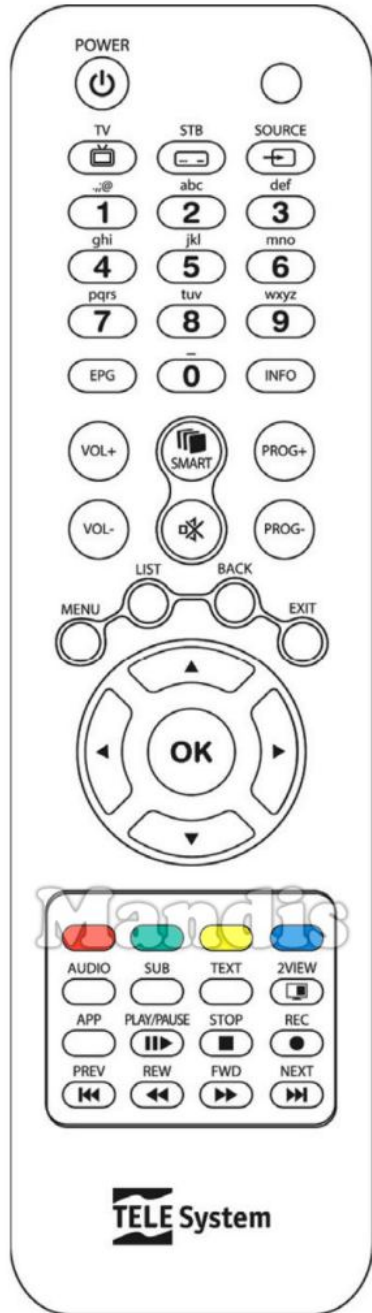

Original	Replacement	Original	Replacement
 Power	 Power	 Prog+	 Ch +
 1	 1	 Prog-	 Ch -
 2	 2	 Menu	 Menu
 3	 3	 List	 List
 4	 4	 Back	 Back
 5	 5	 Exit	 Exit
 6	 6	 Up	 Up
 7	 7	 Left	 Left
 8	 8	 OK	 Ok
 9	 9	 Right	 Right
 0	 0	 Down	 Down
 EPG	 Guide	 Red	 Red
 Info	 Info	 Green	 Green
 Vol+	 Vol +	 Yellow	 Yellow
 Vol-	 Vol -	 Blue	 Blue
 Smart	 Smart	 Audio	 Dual
 Mute	 Mute	 Sub	 Subt

Original		Replacement		Original		Replacement	
	Text		Text				
	2View		TV/R				
	APP		Media				
	Play / Pause		Play				
	Play / Pause		Pause				
	Stop		Stop				
	Rec		Rec				
	I<< PREV		I<<				
	>>I NEXT		>>I				
	<< REW		<<				
	>> FWD		>>				