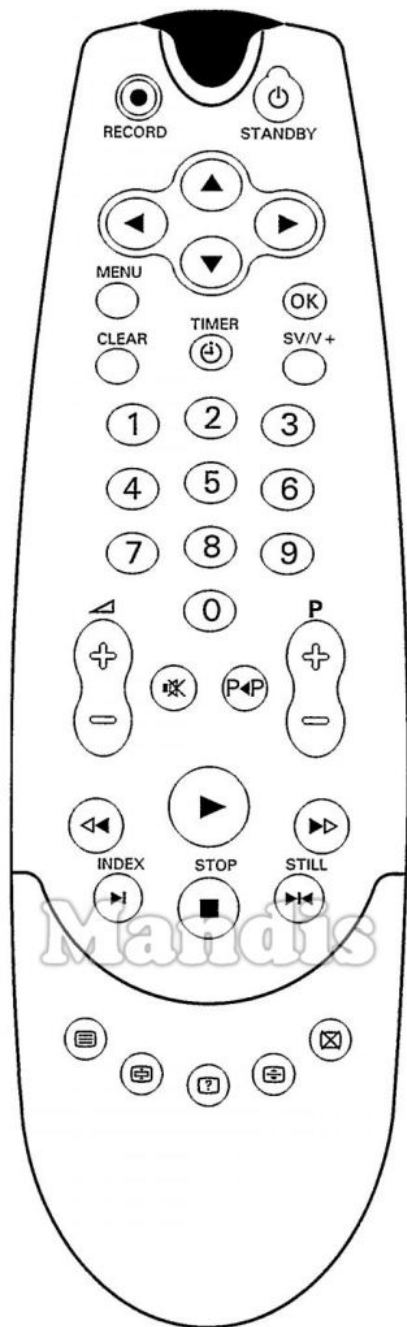

Original	Replacement	Original	Replacement
	Teletext	REPEAT TEXT		
	Hold	A		
	Reveal	B		
	Size	C		
	Cancel	D