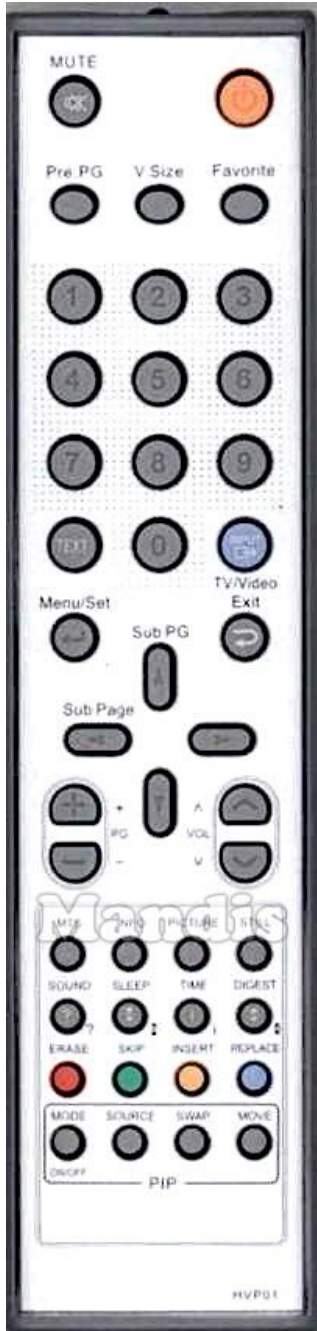

Original	Replacement
 Power	 Power
 Mute	 Mute
 Pre Pg	 Pre Ch
 V.Size	 Eject
 Favourite	 Shift + Pre Ch
 1	 1
 2	 2
 3	 3
 4	 4
 5	 5
 6	 6
 7	 7
 8	 8
 9	 9
 0	 0
 Text	 Text
 Input / TV/Video	 TV/R

Original	Replacement
 Menu / Set	 Menu
 Menu / Set	 Ok
 Exit	 Exit
 Up	 Up
 Left	 Left
 Right	 Right
 Down	 Down
 PG+	 Ch +
 PG-	 Ch -
 Vol+	 Vol +
 Vol-	 Vol -
 MTS	 Media
 PG Info	 Info
 Picture	 Format
 Still	 Pause
 Sound	 Dual
 Sleep	 Sleep

	Original		Replacement	
	Time		AV	
	Bright		Options	
	Red / Erase		Red	
	Green / Skip		Green	
	Yellow / Insert		Yellow	
	Blue / Replace		Blue	
	PIP On/Off		Shift + Red	
	PIP Source		Shift + Green	
	PIP Swap		Shift + Yellow	
	PIP Move		Shift + Blue	