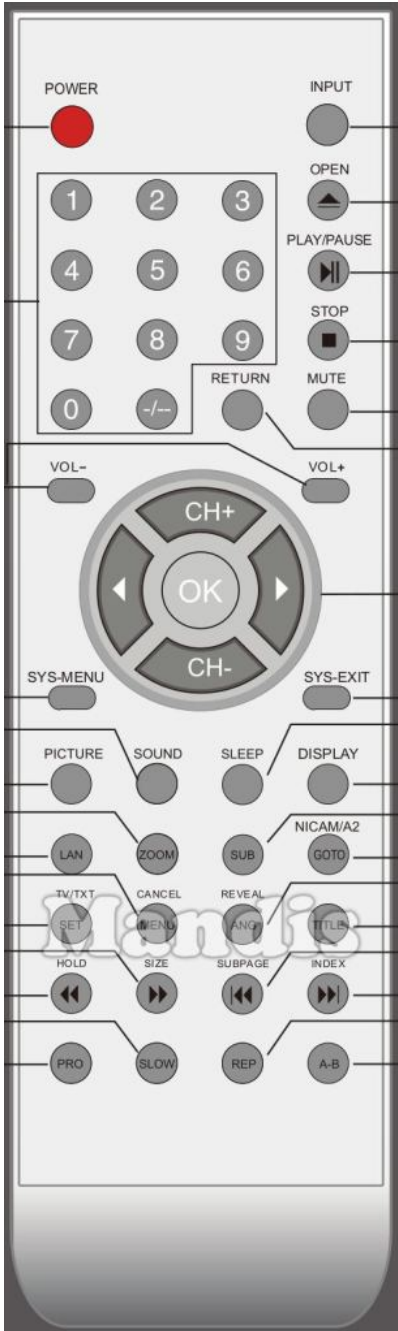

Original	Replacement
Power	Power
Input	AV
1	1
2	2
3	3
Open	Eject
4	4
5	5
6	6
Play	Play
Pause	Pause
7	7
8	8
9	9
Stop	Stop
0	0
-/--	Guide

Original	Replacement
Return	Back
Mute	Mute
Vol-	Vol -
Vol+	Vol +
CH+	Ch +
Up	Up
Left	Left
OK	Ok
Right	Right
Sys Menu	Menu
CH-	Ch -
Down	Down
Sys Exit	Exit
Picture	Format
Sound	Dual
Sleep	Sleep
Display	Info

Original	Replacement	Original	Replacement
LAN	+  Shift + Dual		
Zoom	+  Shift + Eject		
SUB	Subt		
GOTO /	Smart		
SET / TV/TXT	Options		
Menu / Cancel	D. Menu		
Ang / Reveal	3D		
Title	List		
<< / Hold	<<		
>> / Size	>>		
I<< / Subpage	I<<		
>>I / Index	>>I		
Red / Pro	Red		
Green / Slow	Green		
Yellow / Rep	Yellow		
Blue / A-B	Blue		