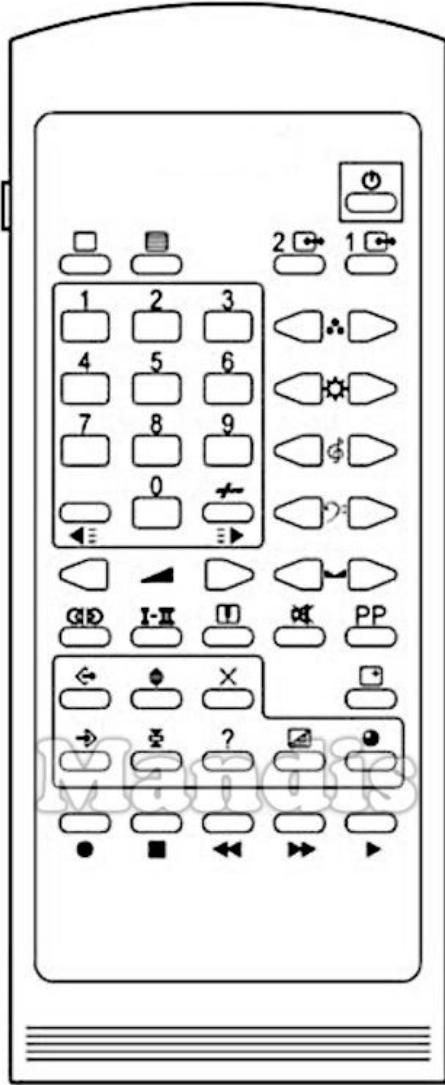

Original	Replacement	Original	Replacement
	Power		Power
	TV		9
	Text		9
	Source 2		<< / Tune-
	Source 1		>> / Tune+
	1		Shift + CH- /
	2		0
	3		Shift + CH+ /
	Contrast-		Guide / EPG / -/-
	Contrast+		Left
	4		Right
	5		Vol-
	6		Vol+
	Brightness-		CH- / Page-
	Brightness+		CH+ / Page+
	7		Sound / Title
	8		Audio / Lang I/II
			Zoom / Size
			Mute / Dimmer

	Original	Replacement	Original	Replacement
1	PP	 Back / Return		
2	Exit	 Exit / Cancel / Clear		
3	Size	 +  Shift + Zoom /		
4	Cancel	 +  Shift + Exit / Cancel / Clear		
5	[+]	 Info / Angle		
6	Enter	 OK		
7	Hold	 Stop / Hold		
8	Reveal	 TV/Radio /		
9	Mix	 +  Shift + Text /		
10	Subcode	 Subtitle / EQ		
11				
12				
13				
14				
15				
16				
17				
18				