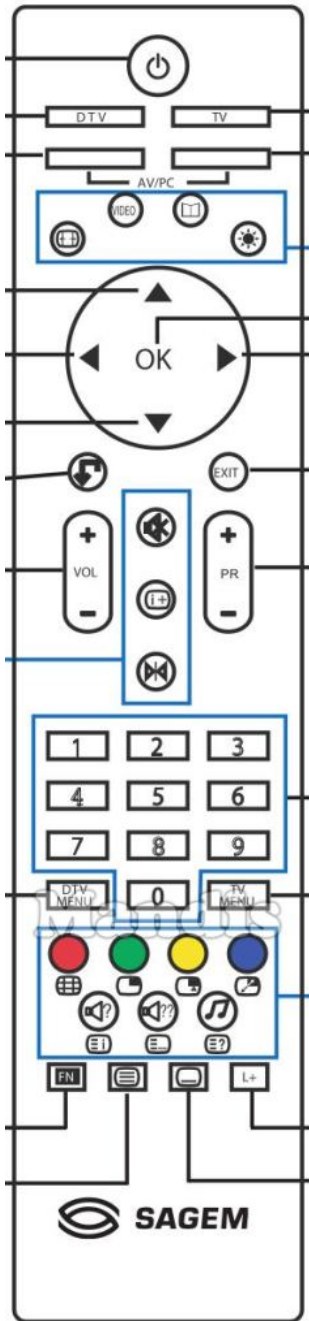

| Original | Replacement | Original | Replacement |
|------------|------------------------|----------|-----------------------------|
| TV | Smart / List | Green | Green / APP / Repeat |
| DTV | Display / Media | Yellow | Yellow / YouTube / Repeat |
| Norm | Setup / OPT / | Blue | Blue / Prime Video / Random |
| Audio 1 | Audio / Lang I/II | Sound | Sound / Title |
| TV Menu | Menu / Home | Text | Text / Goto |
| Brightness | Zoom / Size | Right | Right |
| 0 | 0 | AV | AV / Input / RDS |
| 1 | 1 | Aspect | Picture / Format |
| 2 | 2 | Video | Shift + 4 |
| 3 | 3 | Guide | Guide / EPG / -/-- |
| 4 | 4 | Up | Up |
| 5 | 5 | Left | Left |
| 6 | 6 | OK | OK |
| 7 | 7 | Power | Power |
| 8 | 8 | Down | Down |
| 9 | 9 | Back | Back / Return |
| Red | Red / Netflix / Search | Exit | Exit / Cancel / Clear |

| Original | Replacement |
|---|---|
|  |  Power |
|  |  Display / Media |
|  |  Smart / List |
|  |  AV / Input / RDS |
|  |  Shift + 4 |
|  |  Guide / EPG / -/-- |
|  |  Picture / Format |
|  |  Zoom / Size |
|  |  Up |
|  |  Left |
|  |  OK |
|  |  Right |
|  |  Down |
|  |  Back / Return |
|  |  Exit / Cancel / Clear |
|  |  Vol+ |
|  |  Mute / Dimmer |

| Original | Replacement |
|---|--|
|  |  CH+ / Page+ |
|  |  Vol- |
|  |  CH- / Page- |
|  |  Setup / OPT / |
|  |  1 |
|  |  2 |
|  |  3 |
|  |  4 |
|  |  5 |
|  |  6 |
|  |  7 |
|  |  8 |
|  |  9 |
|  |  Menu / Home |
|  |  D.Menu / Top |
|  |  0 |
|  |  Red / Netflix / Search |