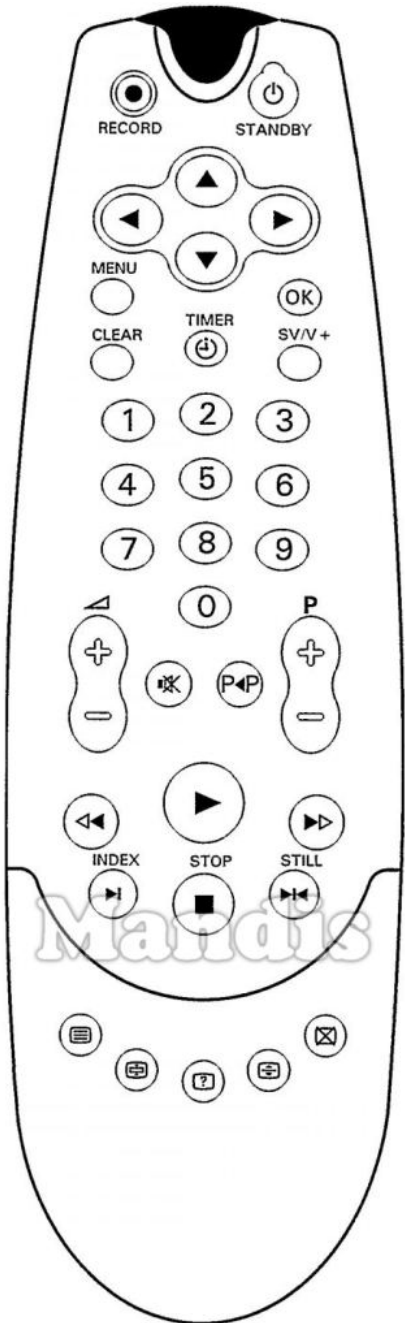

Original		Replacement		Original		Replacement	
	Standby		Power		6		6
	Record		Rec		7		7
	Up		Up		8		8
	Left		Left		9		9
	Right		Right		0		0
	Down		Down		Vol+		Vol +
	→>		Smart		Vol-		Vol -
	OK		Ok		Mute		Mute
	Menu		Menu		P<P		Pre Ch
	Clear		Exit		P+		Ch +
	Timer		AV		P-		Ch -
	SV/V+		Media		Play		Play
	1		1		<<		<<
	2		2		>>		>>
	3		3		>I / Index		>>I
	4		4		Stop		Stop
	5		5		>I< Still		Pause

	Original	Replacement	Original	Replacement
	Teletext	 Text		
	Hold	 Red		
	Reveal	 Green		
	Size	 Yellow		
	Cancel	 Blue		