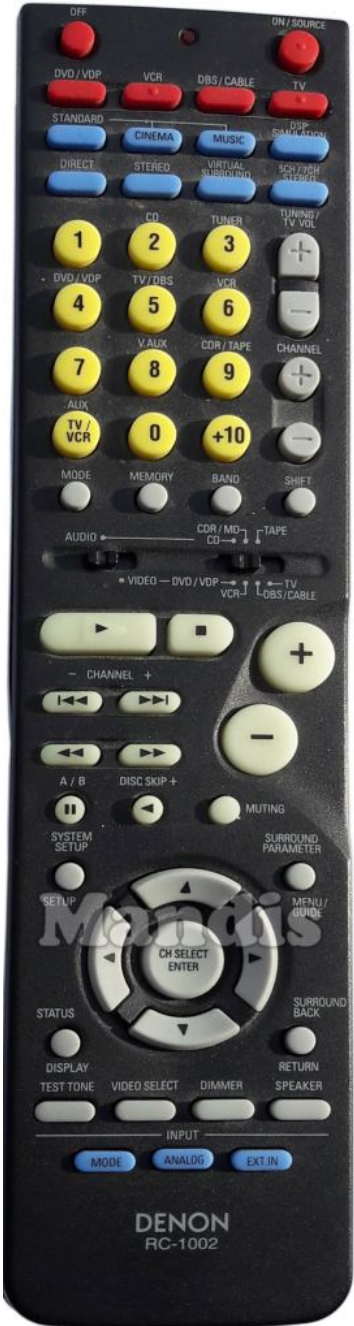

Original	Replacement	Original	Replacement
	OFF	 + 	Shift + Power
	ON		Power
	Standard		Red / Netflix / Search
	Cinema		Green / APP / Repeat
	Music		Yellow / YouTube / Repeat
	DSP Simulation		Blue / Prime Video / Random
	Direct	 + 	Shift + Red / Netflix /
	Stereo	 + 	Shift + Green / APP /
	Virtual Surround	 + 	Shift + Yellow / YouTube /
	5CH/7CH Stereo	 + 	Shift + Blue / Prime
	Input PHONO		0
	Input CD		3
	Input TUNER		6
	Tuning+		>> / Tune+
	Input DVD/VDP		2
	Input TV/DBS		1
	Input VCR		4
	Tuning-		<< / Tune-
	Input VCR-2		9
	Input V.AUX		8
	Input CDR/TAPE		5
	Channel+ /		>>  / Preset+
	Channel+ /		CH+ / Page+
	Input AUX		7
	Channel- / Preset-		<< / Preset-
	Channel- / Preset-		CH- / Page-
	Mode		Play / Slow
	Memory		Pause / Step / Freeze
	Band		Stop / Hold
	Shift		Rec / Rec Mode
	Vol+		Vol+
	Vol-		Vol-
	Muting		Mute / Dimmer
	Setup		Setup / OPT /

Original	Replacement	Original	Replacement
	Up		
	Surround		Eject / Surround
	Left		
	Enter		
	Right		
	Status / Display		
	Down		
	Surround Back		
	Test Tone		
	Video Select		
	Dimmer		
	Speaker		
	Input Mode		
	Input Analog		
	Input Ext.In		

Original	Replacement