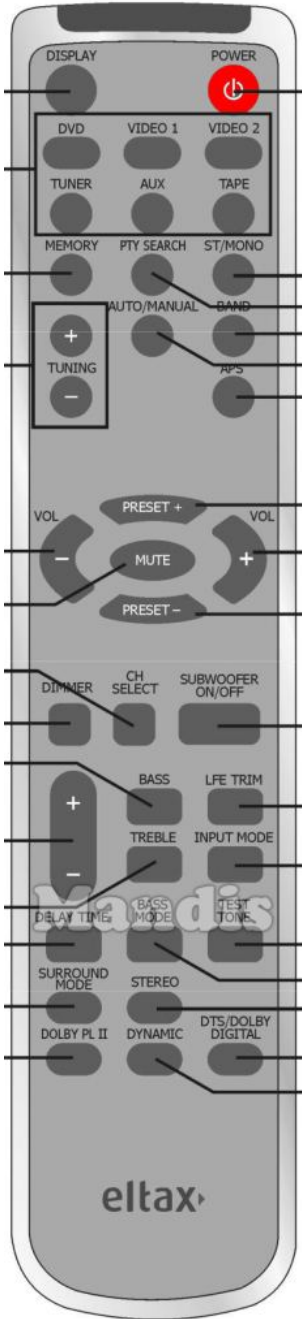

Original	Replacement
 Display	 Info
 POWER	 Power
 INPUT DVD	 1
 INPUT VIDEO 1	 2
 INPUT VIDEO 2	 3
 INPUT TUNER	 4
 INPUT AUX	 5
 INPUT TAPE	 6
 MEMORY	 Pre Ch
 PTY SEARCH	 Options
 ST/Mono	 Dual
 TUNING+	 Ch +
 Auto Manual	 Sleep
 BAND	 Smart
 TUNING-	 Ch -
 PRESET+	 Up
 VOL+	 Vol +

Original	Replacement
 VOL-	 Vol -
 MUTE	 Mute
 MUTE	 Ok
 PRESET-	 Down
 CH SELECT	 TV/R
 SUBWOOFER	 Media
 VOL+	 Right
 BASS	 Exit
 LFE TRIM	 Format
 VOL-	 Left
 TREBLE	 Menu
 Input Mode	 AV
 DELAY TIME	 3D
 TEST TONE	 Text
 SURROUND	 D. Menu
 STEREO	 List
 DOLBY PL II	 Yellow

Original		Replacement		Original		Replacement	
	DYNAMIC		Eject				
	DTS/Dolby Digital		Subt				