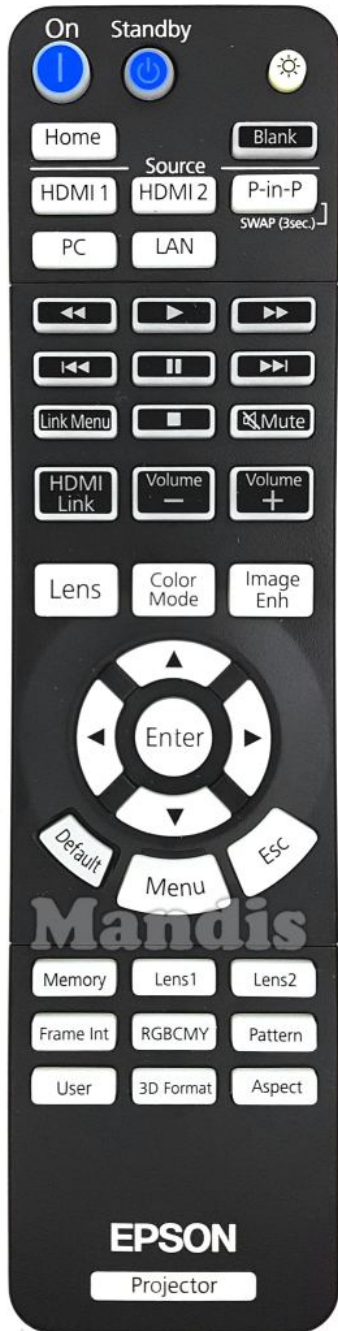

Original	Replacement	Original	Replacement
 On	 Power	 HDMI Link	 Media
 Standby	 Shift + Power	 Vol+	 Vol +
 Home	 Smart	 Vol-	 Vol -
 Blank	 Dual	 Mute	 Mute
 HDMI 1	 1	 Lens	 Options
 HDMI 2	 2	 Color Mode	 Info
 P-in-P/Swap	 3	 Image Enh	 Subt
 PC	 4	 Default	 Back
 LAN	 5	 Menu	 Menu
 <<	 <<	 Esc	 Exit
 Play	 Play	 Up	 Up
 >>	 >>	 Down	 Down
 I<<	 I<<	 Right	 Right
 Pause	 Pause	 Left	 Left
 >>I	 >>I	 Enter	 Ok
 Stop	 Stop	 Memory	 TV/R
 Link Menu	 D. Menu	 Lens 1	 7

Original	Replacement	Original	Replacement
Lens2	Lens 2	8	8
Frame Int	Frame Int	REPEAT TEXT	Text
RGBCMY	RGBCMY	B	Green
Pattern	Pattern	D	Blue
User	User	C	Yellow
3D Format	3D Format	PICTURE FORMAT	Format
Aspect	Aspect	ECO 3D	3D