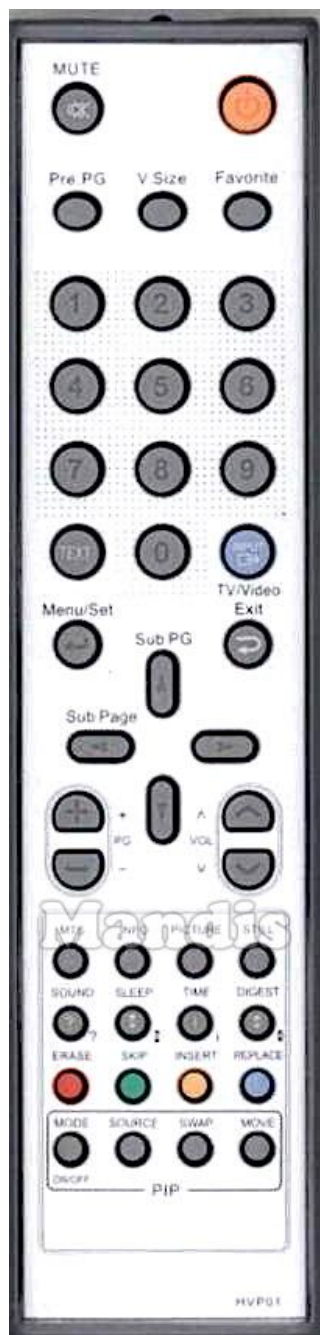

Original	Replacement
 Power	 Power
 Mute	 Mute
 Pre Pg	 Pre Ch
 V.Size	 Eject
 Favourite	 Shift + Pre Ch
 1	 1
 2	 2
 3	 3
 4	 4
 5	 5
 6	 6
 7	 7
 8	 8
 9	 9
 0	 0
 Text	 Text
 Input / TV/Video	 TV/R

Original	Replacement
 Menu / Set	 Menu
 Menu / Set	 Ok
 Exit	 Exit
 Up	 Up
 Left	 Left
 Right	 Right
 Down	 Down
 PG+	 Ch +
 PG-	 Ch -
 Vol+	 Vol +
 Vol-	 Vol -
 MTS	 Media
 PG Info	 Info
 Picture	 Format
 Still	 Pause
 Sound	 Dual
 Sleep	 Sleep

Original	Replacement	Original	Replacement
 Time	 AV		
 Bright	 Options		
 Red / Erase	 Red		
 Green / Skip	 Green		
 Yellow / Insert	 Yellow		
 Blue / Replace	 Blue		
 PIP On/Off	 Shift + Red		
 PIP Source	 Shift + Green		
 PIP Swap	 Shift + Yellow		
 PIP Move	 Shift + Blue		