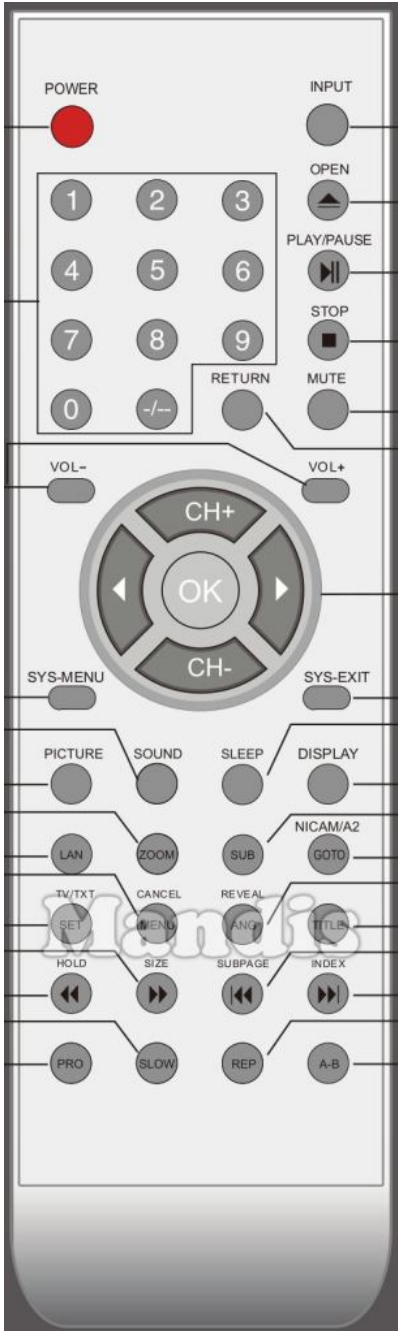

Original	Replacement	Original	Replacement
	Power		Power
	Input		AV
	1		1
	2		2
	3		3
	Open		Eject
	4		4
	5		5
	6		6
	Play		Play
	Pause		Pause
	7		7
	8		8
	9		9
	Stop		Stop
	0		0
	-/--		Guide

Original	Replacement	Original	Replacement
	Return		Back
	Mute		Mute
	Vol-		Vol -
	Vol+		Vol +
	CH+		Ch +
	Up		Up
	Left		Left
	OK		Ok
	Right		Right
	Sys Menu		Menu
	CH-		Ch -
	Down		Down
	Sys Exit		Exit
	Picture		Format
	Sound		Dual
	Sleep		Sleep
	Display		Info

Original	Replacement	Original	Replacement
LAN	+ Shift + Dual		
Zoom	+ Shift + Eject		
SUB	Subt		
GOTO /	Smart		
SET / TV/TXT	Options		
Menu / Cancel	D. Menu		
Ang / Reveal	3D		
Title	List		
<< / Hold	<<		
>> / Size	>>		
I<< / Subpage	I<<		
>>I / Index	>>I		
Red / Pro	Red		
Green / Slow	Green		
Yellow / Rep	Yellow		
Blue / A-B	Blue		