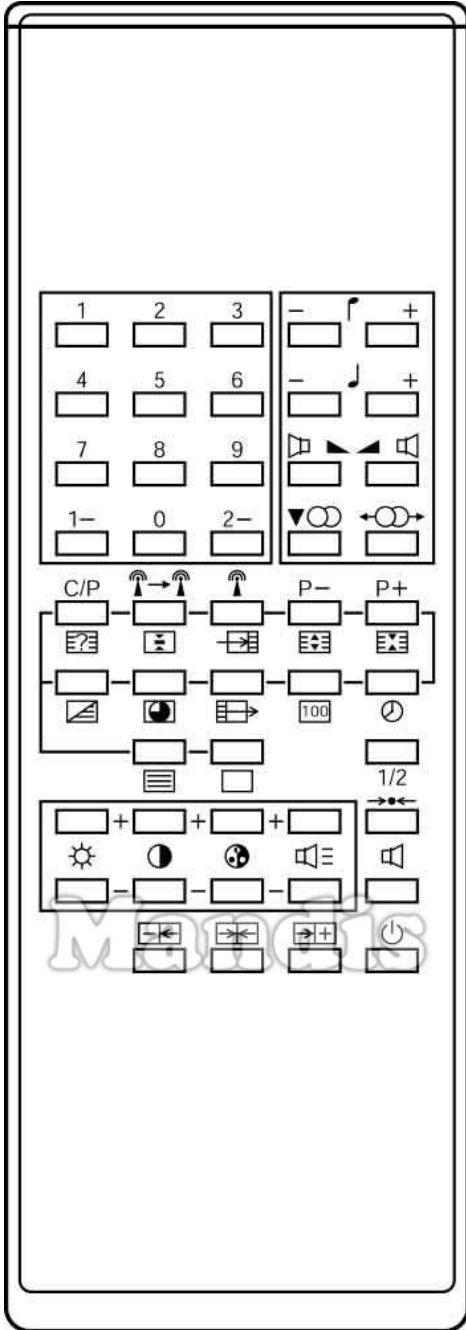

Original		Replacement		Original		Replacement	
	1		1		2-		Fav / Marker / PC
	2		2		▼OO		Audio / Lang I/II
	3		3		←OO→		Sound / Title
	-		Left		C/P		D.Menu / Top
	+		Right		↑↔↑ / Freeze		Rec / Rec Mode
	4		4		↑ / →≡		Stop / Hold
	5		5		P- / Text Size		CH- / Page-
	6		6		P+ / Text Hold		CH+ / Page+
	J -		Down		Reveal		Setup / OPT /
	J +		Up		Subcode		Zoom / Size
	7		7		⇒→		Info / Angle
	8		8		[100]		OK
	9		9		Timer		Sleep / Timer
	◀ Left		Shift + Left		Text		Text / Goto
	▶ Right		Shift + Right		[]		Display / Media
	1-		Guide / EPG / -/--		1/2		Menu / Home
	0		0		Brightness+		Shift + >>1 / Preset+

Original	Replacement	Original	Replacement
 Contrast+	 >> / Preset+		
 Color+	 Shift + >> /		
 Vol+	 Vol+		
 →•←	 Pause / Step / Freeze		
 Brightness-	 Shift + << / Preset-		
 Contrast-	 << / Preset-		
 Color-	 Shift + << /		
 Vol-	 Vol-		
 Mute	 Mute / Dimmer		
 ←	 << / Tune-		
 → ←	 Play / Slow		
 →+	 >> / Tune+		
 Power	 Power		