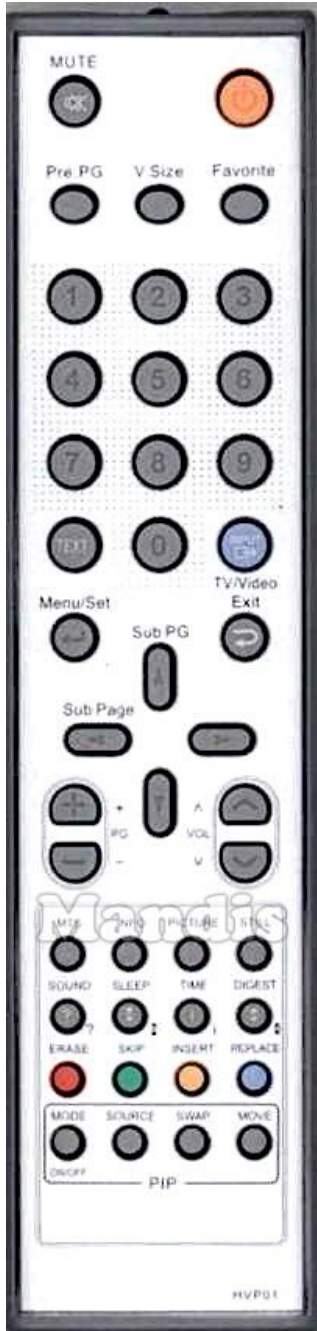

Original	Replacement
 Power	 Power
 Mute	 Mute
 Pre Pg	 Pre Ch
 V.Size	 Eject
 Favourite	 Shift + Pre Ch
 1	 1
 2	 2
 3	 3
 4	 4
 5	 5
 6	 6
 7	 7
 8	 8
 9	 9
 0	 0
 Text	 Text
 Input / TV/Video	 TV/R

Original	Replacement
 Menu / Set	 Menu
 Menu / Set	 Ok
 Exit	 Exit
 Up	 Up
 Left	 Left
 Right	 Right
 Down	 Down
 PG+	 Ch +
 PG-	 Ch -
 Vol+	 Vol +
 Vol-	 Vol -
 MTS	 Media
 PG Info	 Info
 Picture	 Format
 Still	 Pause
 Sound	 Dual
 Sleep	 Sleep

Original	Replacement	Original	Replacement
Time	AV		
Bright	Options		
Red / Erase	Red		
Green / Skip	Green		
Yellow / Insert	Yellow		
Blue / Replace	Blue		
PIP On/Off	Shift + Red		
PIP Source	Shift + Green		
PIP Swap	Shift + Yellow		
PIP Move	Shift + Blue		