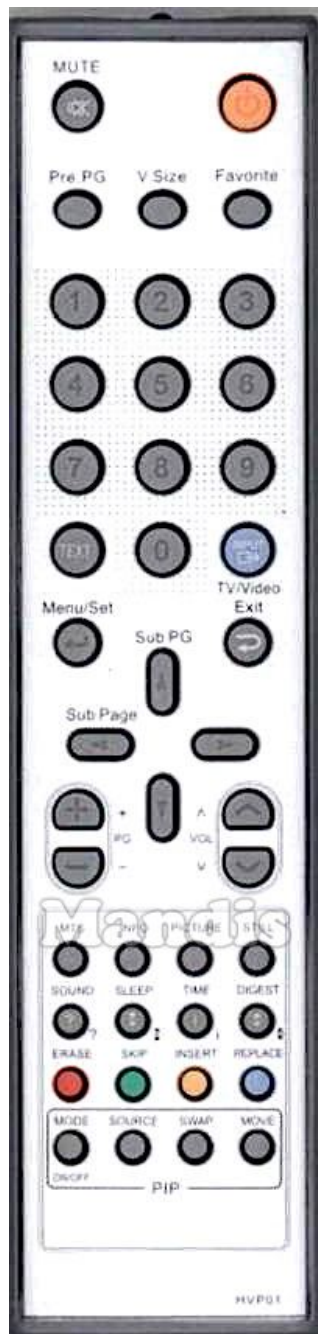

Original	Replacement
 Power	 Power
 Mute	 Mute
 Pre Pg	 Pre Ch
 V.Size	 Eject
 Favourite	 Shift + Pre Ch
 1	 1
 2	 2
 3	 3
 4	 4
 5	 5
 6	 6
 7	 7
 8	 8
 9	 9
 0	 0
 Text	 Text
 Input / TV/Video	 TV/R

Original	Replacement
 Menu / Set	 Menu
 Menu / Set	 Ok
 Exit	 Exit
 Up	 Up
 Left	 Left
 Right	 Right
 Down	 Down
 PG+	 Ch +
 PG-	 Ch -
 Vol+	 Vol +
 Vol-	 Vol -
 MTS	 Media
 PG Info	 Info
 Picture	 Format
 Still	 Pause
 Sound	 Dual
 Sleep	 Sleep

	Original		Replacement
	Time		AV
	Bright		Options
	Red / Erase		Red
	Green / Skip		Green
	Yellow / Insert		Yellow
	Blue / Replace		Blue
	PIP On/Off		Shift + Red
	PIP Source		Shift + Green
	PIP Swap		Shift + Yellow
	PIP Move		Shift + Blue