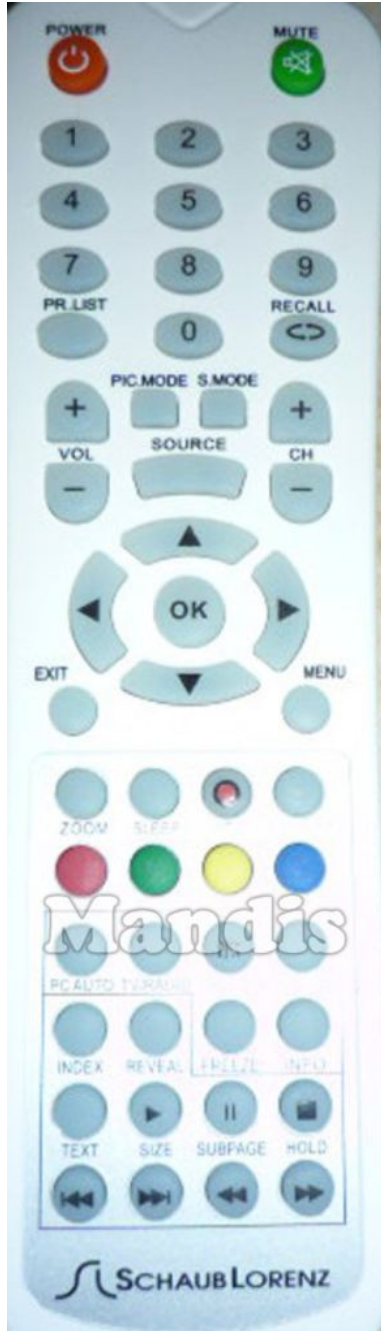

| Original   | Replacement  |
|--|--|
|  Power      |  Power              |
|  Mute       |  Mute / Dimmer      |
|  1          |  1                  |
|  2          |  2                  |
|  3          |  3                  |
|  4          |  4                  |
|  5          |  5                  |
|  6          |  6                  |
|  7          |  7                  |
|  8         |  8                 |
|  9        |  9                |
|  PR.List  |  Smart / List     |
|  0        |  0                |
|  Recall   |  Back / Return    |
|  Vol+     |  Vol+             |
|  Pic.Mode |  Picture / Format |
|  S.Mode   |  Sound / Title    |

| Original   | Replacement  |
|--|--|
|  CH+        |  CH+ / Page+              |
|  Vol-       |  Vol-                     |
|  Source     |  AV / Input / RDS         |
|  CH-        |  CH- / Page-              |
|  Up         |  Up                       |
|  Left       |  Left                     |
|  OK         |  OK                       |
|  Right      |  Right                    |
|  Exit       |  Exit / Cancel / Clear    |
|  Down      |  Down                    |
|  Menu     |  Menu / Home            |
|  Zoom     |  Zoom / Size            |
|  Sleep    |  Sleep / Timer          |
|  Rec      |  Rec / Rec Mode         |
|  Rec List |  Shift + Rec / Rec Mode |
|  Red      |  Red / Netflix / Search |
|  Green    |  Green / APP / Repeat   |