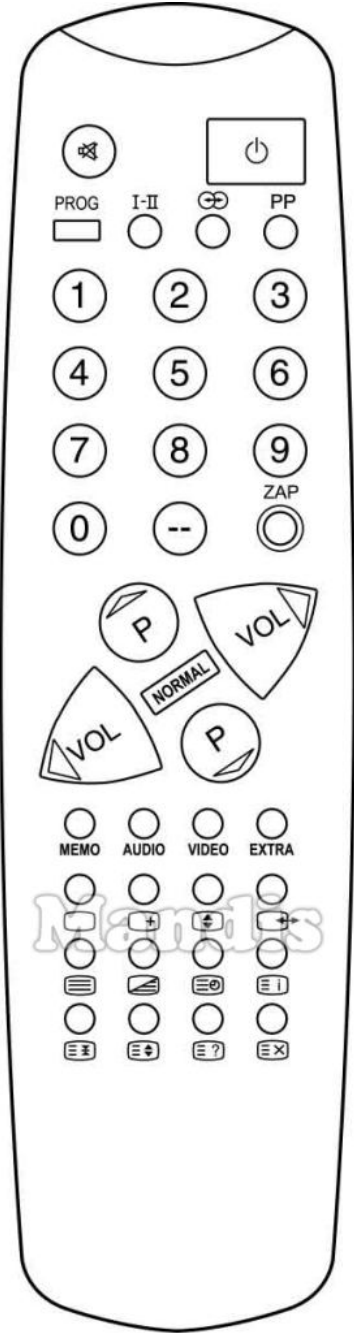

Original	Replacement
[⬠]	Setup / OPT /
[↔]	D.Menu / Top
[≡]	Text / Goto
[/≡]	+ Shift + Text /
[≡⦿]	Subtitle / EQ
[≡ |]	Info / Angle
[≡ ⏸]	Pause / Step / Freeze
[≡ ⬠]	Zoom / Size
[≡ ?]	AV / Input / RDS
[≡ X]	Exit / Cancel / Clear

Original	Replacement